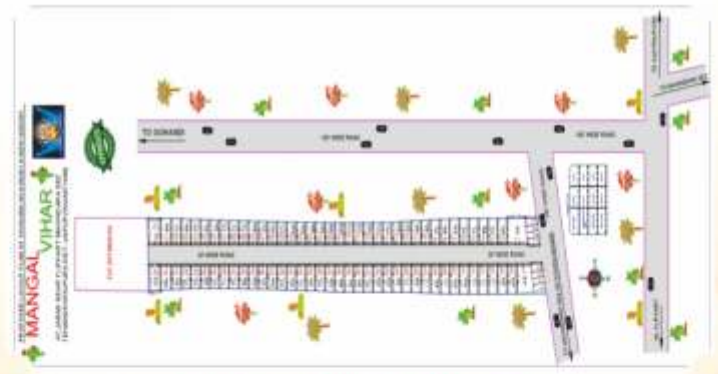

# OUR PROJECTS

ACROPOLIS HOME (2 & 3 BHK)

VARDHMAN EMPIRE ESTATE (1 BHK)

SHIVALA ENCLAVE (PLOTS)

PANCHVATI VIHAR (PLOTS)

SHRIJI VIHAR-1&2 (PLOTS)

MANGAL VIHAR (PLOTS)

RAM NIWAS THE BAGH (PLOTS)